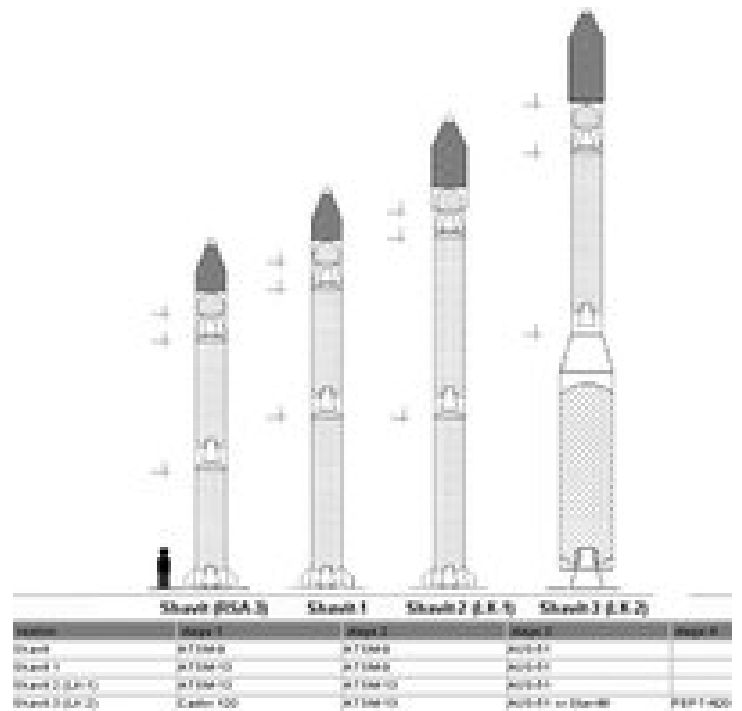

SSM Plt (Jericho 1 TEL) - Conventional

Israel

Type: Mobile Vehicle(s)

Commissioned: 1974

Operator: Army

Length: 0 m

Width: 0 m

Crew: 1

Sensors / EW:

Weapons / Loadouts:

- Jericho 1 [450kg HE Conventional] - (1974) Guided Weapon. Land Max: 500 km.